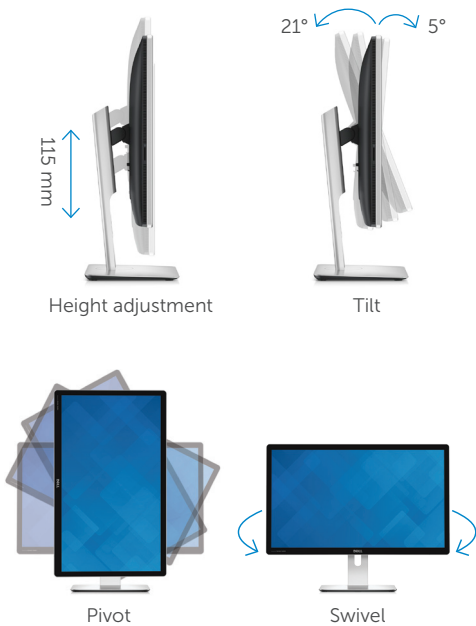

Superb usability and reliability

Enjoy peace of mind with Dell's high reliability promise, and work the way you like with a multitude of adjustability and connectivity options.

- Fully adjustable with tilt, swivel, height adjust and pivot functionalities.
- Fast-charge your USB compatible devices at a fraction of the time through USB 3.0 ports.^{1†}
- Enjoy peace of mind and minimal downtime with Premium Panel Guarantee⁴ and 3 years Advanced Exchange Service⁵
- Meets business requirements with latest regulatory and environmental standards⁶.

For more information visit
www.dell.com/monitors

Thank you
for making
Dell monitors

#1
Worldwide*

Adjust the UP2715K to fit your preferred viewing position:

Connectivity

- | | |
|-----------------------------|---|
| A AC power connector | F Built-in speakers |
| B Mini DisplayPort | G Stand lock |
| C DisplayPort | H USB downstream with battery charging |
| D USB upstream | |
| E USB downstream (4) | |

Connectivity	
Connectors	1 x Mini-DisplayPort ² , 2 x DisplayPort ² , 1 x upstream USB 3.0 ports, 5 x USB 3.0 downstream ports, 1 x Media Card Reader

Design features	
Stand	Tilt (Typical: 5° forward or 21° backward), pivot, swivel and height adjustable (115 mm)
Security	Security lock slot (security lock not included)
VESA mounting support (wall mount sold separately)	100 mm x 100 mm