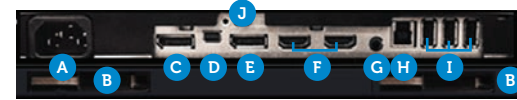

Fully adjustable monitor offers multiple ways to adjust to your preferred viewing position:

Connectors

- A** AC power
- B** Dell Soundbar mounting slots
- C** DisplayPort (in)
- D** Mini DisplayPort
- E** DisplayPort (out)
- F** HDMI (MHL)
- G** Audio line-out
- H** USB upstream
- I** USB downstream
- J** Stand lock feature

Great usability

- Experience enhanced multi-monitor viewing thanks to this monitor's ability to pivot 90 degrees clockwise or counter-clockwise — thinnest bezels are side by side.
- Fully adjustable so you can customize to your preferred viewing angle and position:
 - Wide height adjustable range of 130 mm.
 - Flexible swivel and tilt 6.5° forward or 22° backward.
- Conveniently connect to your computer and peripherals digitally via DisplayPort 1.2¹, mini-DisplayPort, HDMI (MHL) and USB 3.0².
 - Easily charge and power USB charging devices via a high current USB 3.0² port found on the back of the U2414H.
 - Display content from HDMI/MHL compatible devices like select smartphones and dvd players to view it more easily.