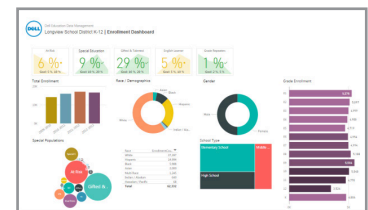

Key Benefits

- Implements the foundations of EDM in 3 months
- 360 degree view of the student, class, campus and district
- Jumpstarts the process of education insight with prebuilt data models, data integration adapters and 6 quickstart dashboards and KPIs

To learn more, talk to your Dell representative or Contact us at bigdata@dell.com