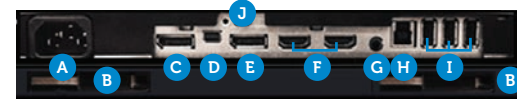

Fully adjustable monitor offers multiple ways to adjust to your preferred viewing position:

Connectors

- A** AC power
- B** Dell Soundbar mounting slots
- C** DisplayPort (in)
- D** Mini DisplayPort
- E** DisplayPort (out)
- F** HDMI (MHL)
- G** Audio line-out
- H** USB upstream
- I** USB downstream
- J** Stand lock feature

Key benefits of Dell UltraSharp 24 Monitor | U2414H

U2414H	Key benefits
23.8" VIS	Expansive screen
Ultra-thin bezel**	Seamless view enables beautiful multi-monitor set-ups
4 USB 3.0² ports	Easily connect multiple accessories and charge and power USB charging devices ²
DisplayPort 1.2¹	Supports daisy chaining
HDMI (MHL) connector	Enjoy content from your mobile devices (tablets, smartphones) with MHL

Great usability

- Experience enhanced multi-monitor viewing thanks to this monitor's ability to pivot 90 degrees clockwise or counter-clockwise — thinnest bezels are side by side.
- Fully adjustable so you can customize to your preferred viewing angle and position:
 - Wide height adjustable range of 130 mm.
 - Flexible swivel and tilt 6.5° forward or 22° backward.
- Conveniently connect to your computer and peripherals digitally via DisplayPort 1.2¹, mini-DisplayPort, HDMI (MHL) and USB 3.0².
 - Easily charge and power USB charging devices via a high current USB 3.0² port found on the back of the U2414H.
 - Display content from HDMI/MHL compatible devices like select smartphones and dvd players to view it more easily.