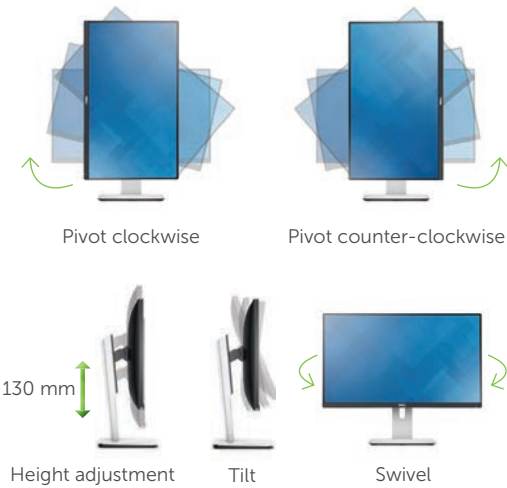

Fully adjustable monitor offers multiple ways to adjust to your preferred viewing position:

Connectors

- A** AC power
- B** Dell Soundbar mounting slots
- C** DisplayPort (in)
- D** Mini DisplayPort
- E** DisplayPort (out)
- F** HDMI (MHL)
- G** Audio line-out
- H** USB upstream
- I** USB downstream
- J** Stand lock feature

Key benefits of Dell UltraSharp 24 Monitor | U2414H

U2414H	Key benefits
23.8" VIS	Expansive screen
Ultra-thin bezel**	Seamless view enables beautiful multi-monitor set-ups
4 USB 3.0² ports	Easily connect multiple accessories and charge and power USB charging devices ²
DisplayPort 1.2¹	Supports daisy chaining
HDMI (MHL) connector	Enjoy content from your mobile devices (tablets, smartphones) with MHL

A magnificent, virtually borderless viewing experience

- The ultra-thin bezel** of the Dell UltraSharp 24 Monitor offers a sleek, virtually borderless viewing experience.
- Enjoy superb screen clarity with Full HD 1920 x 1080 resolution across an ultra-wide 178°/178° viewing angle.
- Experience beautiful color quality factory-tuned with a $\Delta E < 4$ for quick set up.
- Get great color details with a broad range of 16.77 million colors covering 96% sRGB.

Great usability

- Experience enhanced multi-monitor viewing thanks to this monitor's ability to pivot 90 degrees clockwise or counter-clockwise — thinnest bezels are side by side.
- Fully adjustable so you can customize to your preferred viewing angle and position:
 - Wide height adjustable range of 130 mm.
 - Flexible swivel and tilt 6.5° forward or 22° backward.
- Conveniently connect to your computer and peripherals digitally via DisplayPort 1.2¹, mini-DisplayPort, HDMI (MHL) and USB 3.0².
 - Easily charge and power USB charging devices via a high current USB 3.0² port found on the back of the U2414H.
 - Display content from HDMI/MHL compatible devices like select smartphones and dvd players to view it more easily.