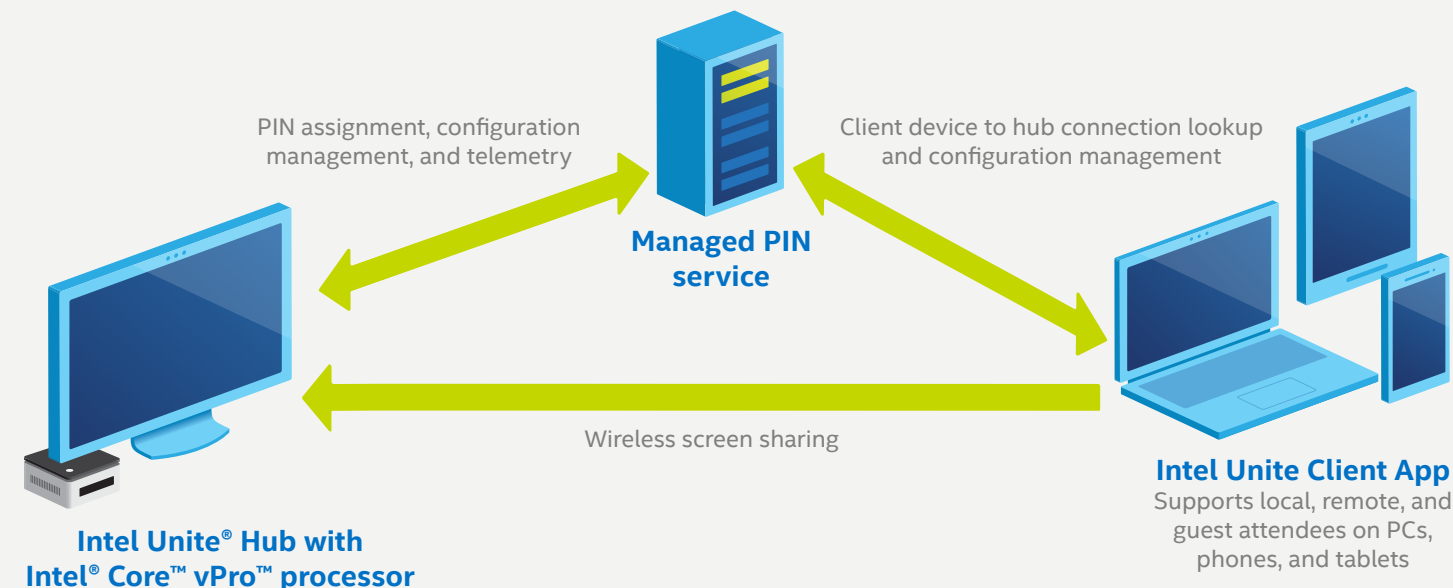

Agility for evolving collaboration models

Set up the Intel Unite solution in any meeting room, huddle space, or impromptu collaboration area.

THE INTEL UNITE® SOLUTION COMBINES ...

SIMPLE TO DEPLOY AND MANAGE. WORKS WITH YOUR EXISTING INFRASTRUCTURE.

TAKE BACK THE CONFERENCE ROOM

Discover the collaboration solution designed for mixed environments and enterprise agility.

Learn more at intel.com/unite.

Intel technologies features and benefits depend on system configuration and may require enabled hardware, software, or service activation. Performance varies depending on system configuration. No computer system can be absolutely secure. Check with your system manufacturer or retailer, or learn more at intel.com/unite.