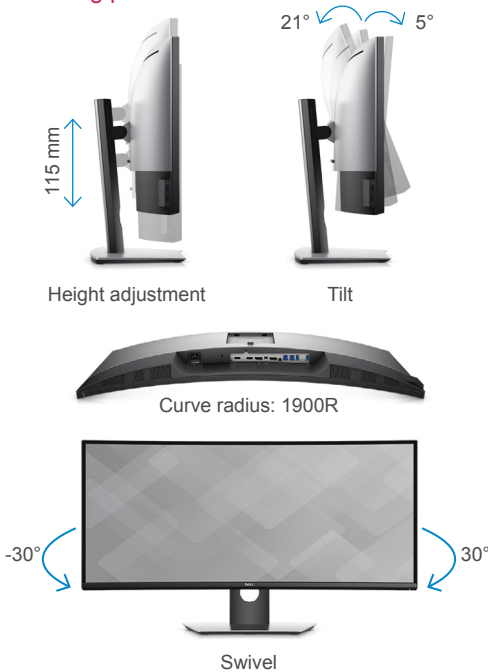

Adjust the U3417W to fit your preferred viewing position:

Connectivity

A AC power connector	G Audio line-out
B Security lock slot	H USB upstream
C HDMI	I USB downstream
D DisplayPort in	J USB downstream BC1.2**
E Mini DisplayPort in	K Stand lock
F DisplayPort out