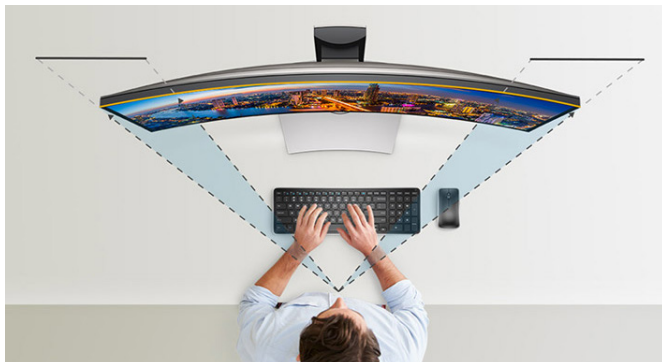

# Dell UltraSharp 34 Curved Monitor U3417W

Immersive display. Immaculate performance.

## An enhanced curved experience

Dive further into your work and play with this fully immersive curved monitor.

- Optimize your field of view, minimize screen reflection and enjoy near uniform visual focus with the increased screen curvature of the U3417W.
- Work comfortably on office applications with reduced eye movement thanks to this curved screen.
- Get deeper into the action and enhance your gameplay with an extended peripheral view.
- Elevate your home entertainment to a cinematic experience with a panoramic "wrap around" view.

## Superior performance

Experience superb performance beyond the curve.

- Enjoy an outstanding view with consistent colors across an ultrawide WQHD 3440 x 1440 screen.
- Work with precise colors with 99% sRGB color coverage right out of the box.
- Help optimize eye comfort with a flicker-free screen and Dell's ComfortView.<sup>5</sup>
- See more and hear more on the expansive 34" screen and powerful dual 9W speakers.

### Design features

Stand	Tilt (Typical: 5° forward or 21° backward), swivel and height adjustable (115 mm built-in cable management)
Security	Security lock slot (security lock not included)
VESA mounting support (wall mount sold separately)	100 mm x 100 mm