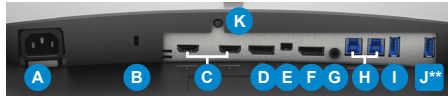

### Connectivity

- |                              |                                 |
|------------------------------|---------------------------------|
| <b>A</b> AC power connector  | <b>G</b> Audio line-out         |
| <b>B</b> Security lock slot  | <b>H</b> USB upstream           |
| <b>C</b> HDMI                | <b>I</b> USB downstream         |
| <b>D</b> DisplayPort in      | <b>J</b> USB downstream BC1.2** |
| <b>E</b> Mini DisplayPort in | <b>K</b> Stand lock             |
| <b>F</b> DisplayPort out     |                                 |

### Design features

Stand	Tilt (Typical: 5° forward or 21° backward), swivel and height adjustable (115 mm built-in cable management)
Security	Security lock slot (security lock not included)
VESA mounting support (wall mount sold separately)	100 mm x 100 mm