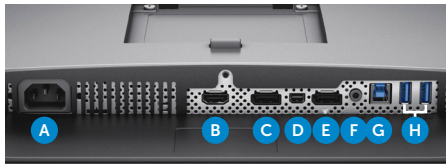

Connectors

- A AC Power
- B HDMI/MHL
- C DisplayPort (in)
- D Mini DisplayPort (in)
- E DisplayPort (out)
- F Audio line-out
- G USB upstream
- H USB downstream