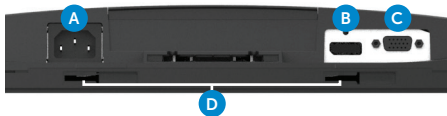

Thank you
for making
Dell Monitors

#1
worldwide*

Easily tilt the panel to your preferred viewing position to work the way you like.

Connectivity

Image enlarged and cropped to show detail

- A Power cable connector
- B DisplayPort
- C VGA
- D Sound bar mounting slots

Connectivity

Connectors	VGA, DisplayPort 1.2 ⁵
------------	-----------------------------------

Design features

Stand	Tilt only (Typical: 5° forward or 21° backward)
VESA mounting support (wall mount kit sold separately)	100 mm x 100 mm
Security	Security lock slot (security lock not included)