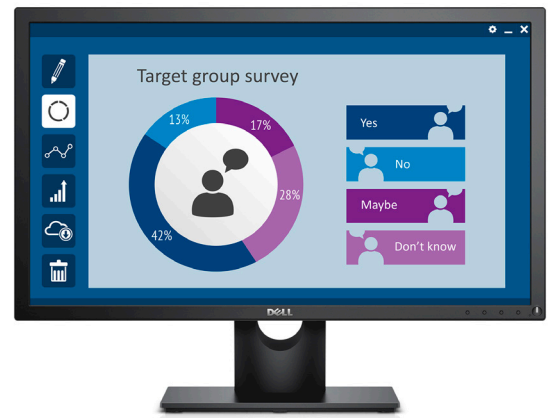

Dell 24 Monitor
E2417H

Enjoy essential productivity-boosting features plus ultra-wide viewing with this affordable 23.8" monitor

Essential features at a great value

Discover the monitor features you need for everyday office productivity.

- Get consistent colors across an ultra-wide viewing angle on a 23.8" Full HD screen.
- Optimize eye comfort with a flicker-free screen and ComfortView feature which minimizes blue light emission.
- Enjoy easy compatibility with both legacy and future-ready PCs via VGA and DisplayPort connectivity.
- Configure your monitor easily with flexible Dell mounts and stands — great for evolving requirements.

Thank you
for making
Dell Monitors

#1
worldwide*

Easily tilt the panel to your preferred viewing position to work the way you like.

Connectivity

Image enlarged and cropped to show detail

- A Power cable connector
- B DisplayPort
- C VGA
- D Sound bar mounting slots

Dell 24 Monitor | E2417H

Display

Model number	E2417H
Viewable image size (diagonal)	60.47 cm (23.8 inches)
Active display area	
Horizontal	527.04 mm (20.75 inches)
Vertical	296.46 mm (11.67 inches)
Maximum resolution	Full HD 1920 x 1080 at 60 Hz
Aspect ratio	16:9
Pixel pitch	0.275 mm x 0.275 mm
Brightness (typical)	250 cd/m ²
Color gamut (typical)	87% ⁴ (CIE1976)
Color depth	16.7 million colors
Contrast ratio (typical)	1,000:1
Viewing angle (typical) (vertical/horizontal)	178°/178°
Response time (typical)	8 ms gray-to-gray
Panel technology	In-plane switching, anti-glare
Backlight	LED
Dell soundbar (optional)	AC511 (USB-powered via PC)