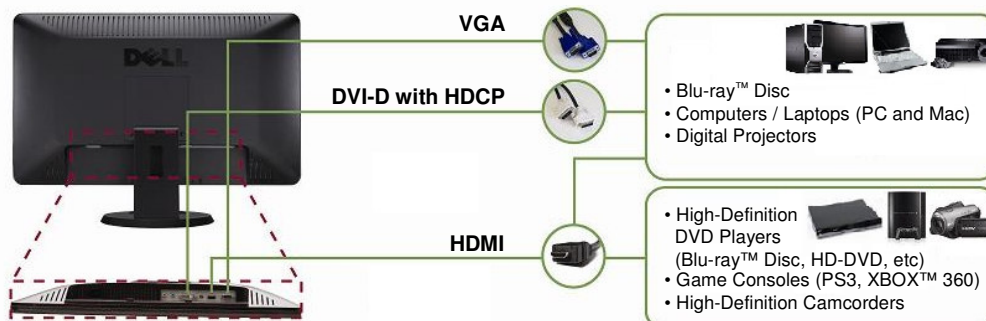

DELL™ S2409W

24-INCH FULL HD

WIDESCREEN FLAT PANEL MONITOR

EXPERIENCE STUNNING DETAIL AND CLARITY WITH FULL HIGH-DEFINITION

Prepare to be blown away by the amazing clarity and realism of the S2409W, Dell's first Full HD 16:9 LCD monitor that is designed to bring you a whole new level of digital entertainment. Poised to lead the way in the introduction of Full HD LCD monitors into the desktop PC market, this sleek and stylish monitor delivers the ultimate visual experience designed to thrill the senses.

Discover a whole new way to enjoy high-definition multimedia content such as the latest movies and blockbusters as well as high quality photo and video with superb Full HD 1920 x 1080 resolution and 16:9 aspect ratio. Dell™ S2409W is able to seamlessly deliver high-definition contents in the highest resolutions intended and the 16:9 format is perfect for desktop computers to run the growing variety of Full HD media contents.

EXCELLENT AUDIO/VIDEO AND MULTIMEDIA/GRAPHICS EXPERIENCE

- HDMI connectivity allows for rapid transfer of high quality video and audio in a pure uncompressed digital state - for plug and play simplicity at its best.
- View protected high-definition content at stupendous color uniformity with support for DVI-D with HDCP.
- Superb audio experience with optional Dell AX510PA multimedia soundbar.

DESIGNED FOR COMFORT AND CONVENIENCE

- Slim, glossy black bezel design fits most home environments and most desktops/notebooks.
- Easy display detachment from stand enables panel to be wall-mounted. (VESA standard 100mm, wall mount sold separately.)
- Cable management feature helps to reduce desk clutter.