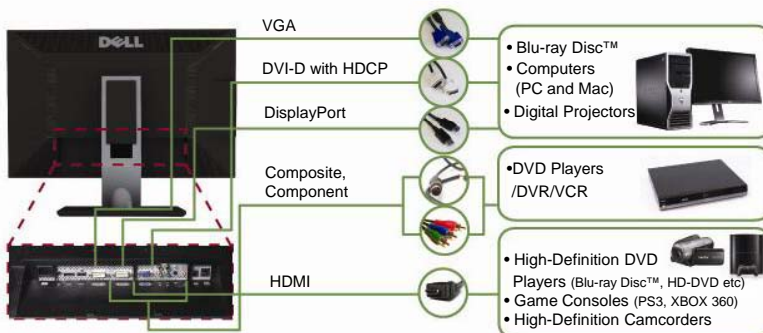

Expand your media choices with extensive connectivity options including VGA, DVI-D with HDCP, component and composite that makes the 2709W compatible with most PCs and electronic devices. What's more, with features such as HDMI and DisplayPort connectivity, you get even better access to HD content. HDMI enables enhanced quality playback from digital entertainment devices such as DVD/DVD-recorders, PS3 and Blu-ray™ consoles. DisplayPort connectivity allows for fuss-free connection between the LCD display and computer system, paving the way for an enhanced HD experience right from your PC.

To top it off, enjoy the UltraSharp Advantage with intuitive built-in features such as a height adjustable stand, 4 USB 2.0 ports and a conveniently located 9-in-2 media card reader - small thoughtful details that make life that much easier.

EXTENSIVE CONNECTIVITY FOR ENHANCED MULTIMEDIA EXPERIENCE

- Advanced connectivity support for multiple usage modes ranging from desktop, video, entertainment and gaming.
- DisplayPort technology, the latest digital video interface standard for PCs that allows playback of high-definition digital video content on PCs.
- HDMI connectivity allows playback of high-definition content from consumer devices such as Blu-ray Disc™, gaming consoles, digital cameras and camcorders.
- Composite/component connectors.
- Audio-out connectors.
- Optional AS501 Dell flat panel attached multimedia soundbar adds superb audio performance.

DESIGNED FOR COMFORT AND EASE-OF-USE

- Comprehensive screen adjustability options:

- 4 USB 2.0 high speed ports for easy connection of peripheral devices such as cameras, USB keys or mouse.
- Easy-to-reach integrated 9-in-2 card reader allows easy download of photos or files, without needing to reach under the desk.
- Clean & sleek black bezel design fits into most working environments and desktops.
- Easily detachable from stand to allow wall-mounting
- Stand lock down mechanism secures monitor in place for easy.