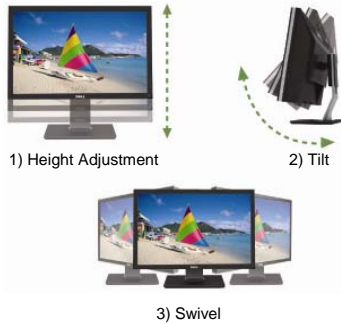

DESIGNED FOR COMFORT AND EASE-OF-USE

- Comprehensive screen adjustability options:

- 4 USB 2.0 high speed ports for easy connection of peripheral devices such as cameras, USB keys or mouse.
- Easy-to-reach integrated 9-in-2 card reader allows easy download of photos or files, without needing to reach under the desk.
- Clean & sleek black bezel design fits into most working environments and desktops.
- Easily detachable from stand to allow wall-mounting
- Stand lock down mechanism secures monitor in place for easy.

Why Dell Monitors?

TECHNOLOGY LEADERSHIP

Dell consistently provides the greatest and latest in display innovations, bringing relevant, customer-driven technology to you for an enhanced viewing experience.

UNCOMPROMISING VALUE

Dell monitors are designed to exacting standards and manufactured by the world's foremost suppliers, consistently delivering outstanding performance, quality and reliability.

WORLD CLASS SERVICE & SUPPORT

Enjoy the exceptional service and support that you have come to expect from the Dell brand. We provide accountability, a single point of contact and the peace of mind of purchasing from a stable and reliable technology partner.

RECYCLING

Dell recommends that customers dispose of their used computer hardware, including monitors, in an environmentally sound manner. Potential methods include reuse of parts or whole products and recycling of product, components and/or materials. For more information, please visit <http://dell.com/recycling_programs> and www.dell.com/environment

DETAILED SPECIFICATIONS

Dell™ UltraSharp™ 2709W 27-inch Widescreen Flat Panel Monitor

DISPLAY	
Viewable Image Size	27" widescreen
Preset Display Area	22.9" (horizontal), 14.3" (vertical) 581.76mm (horizontal), 363.60mm (vertical)
Optimal Resolution	1920 x 1200 at 60 Hz
Pixel Pitch	0.303mm
Brightness (Typical)	400cd/m²
Color Gamut (Typical)	TrueColor Technology (110%¹)
Dynamic Contrast Ratio (Typical)	3000:1
Viewing Angle (Typical)	178° (horizontal)/178° (vertical)
Response Time (Typical)	6ms grey to grey
Panel Surface	Anti-glare
CONNECTIVITY	
Available Connectors	VGA (Analog), DVI-D (Digital) with HDCP, Composite, Component, DisplayPort, HDMI
DESIGN FEATURES	
Height Adjustment	Yes (90mm up or down)
Swivel	Yes
Tilt	Yes
VESA Mounting Support	Yes (100mm)
USB	4 USB 2.0 ports
Media Card Reader	9-in-2 card reader
Security	Kensington security port
POWER	
Power Rating	100 to 240 VAC / 50Hz or 60Hz +/- 3Hz / 2.0A (Max.)
Power Consumption	(Normal – Maximum) : 150W* – 160W**
Power Saving Mode	<2W
DIMENSION	
Physical Dimension (HxWxD) -(with stand compressed - extended)	17.79" - 21.33" x 24.89" x 7.87" 451.9mm - 541.9mm x 632.1mm x 200mm
WEIGHT	
Net Weight (Est)	(26.9 lbs.) 12.2 kg.
With Packaging	(31.53 lbs.) 14.3 kg.

WARRANTY

- 3 Years Advanced Exchange Service² and Limited Warranty³
- Premium Panel Guarantee – 100% replacement of UltraSharp series monitors with any bright pixels found during warranty period.