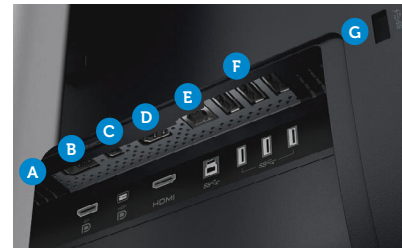

Easily adjust the panel to your preferred viewing position.

Connectors

- A AC Power
- B DisplayPort
- C Mini DisplayPort
- D HDMI (v1.4)
- E USB upstream
- F USB downstream
- G USB downstream (BC 1.2)**