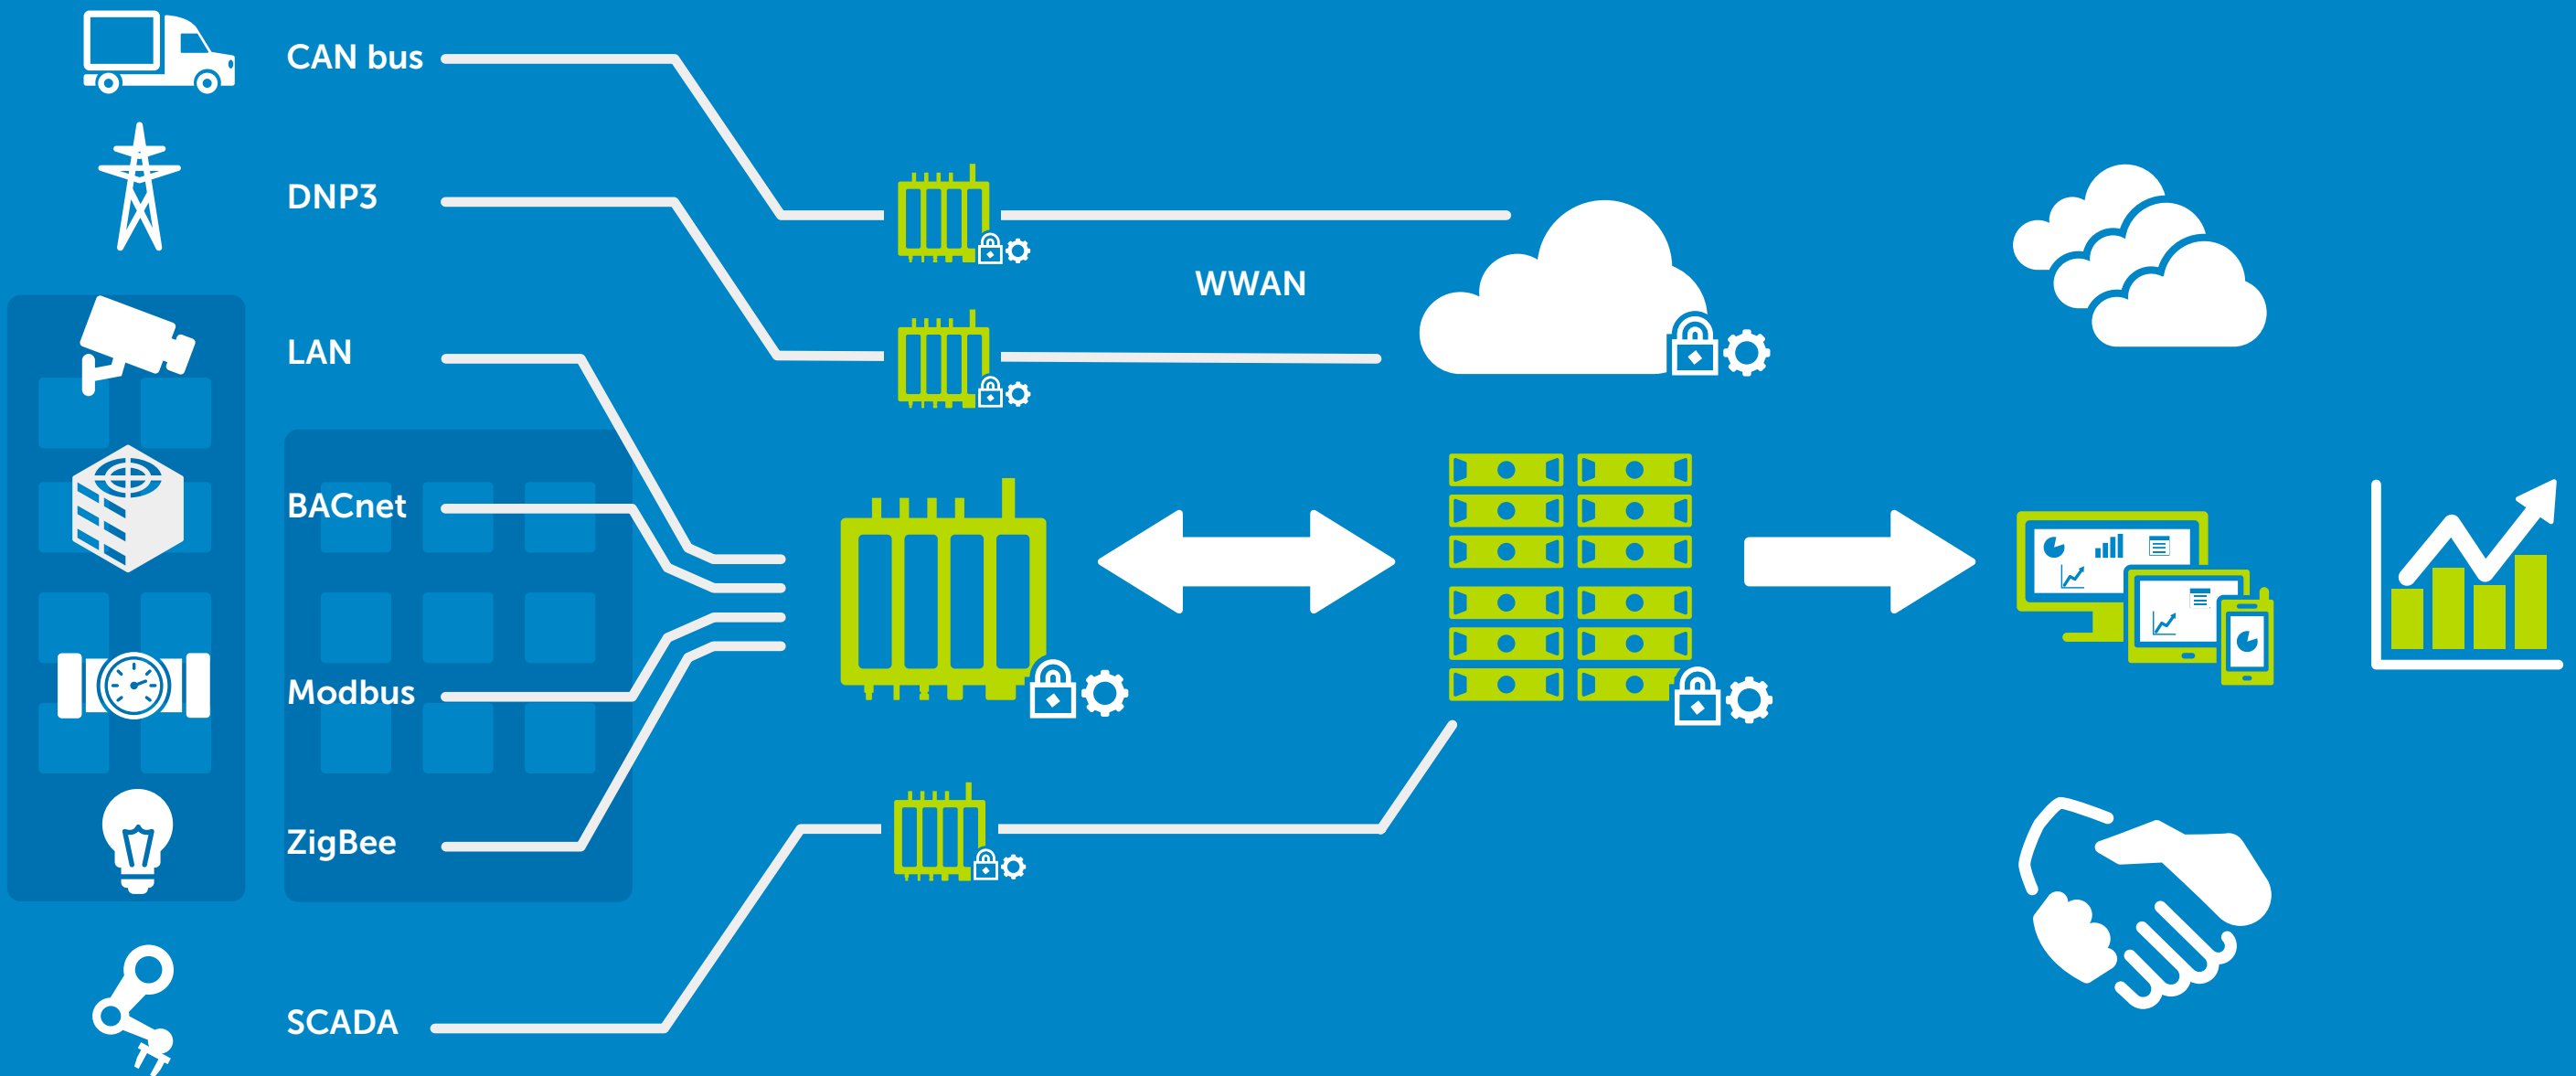

Dell Internet of Things framework

Enabling flexible, distributed IoT solutions that can be tailored to specific verticals and use cases

OT IT

Make the most of your current investments with purpose-built gateways supporting virtually any connection protocol and designed for harsh environments.

Perform analytics and apply control at any tier (gateway, data center, cloud) to minimize latency and consumption of expensive network bandwidth.

Merge filtered sensor inputs with big data, rich analytics, partnerships, and services to take action and enhance your business.