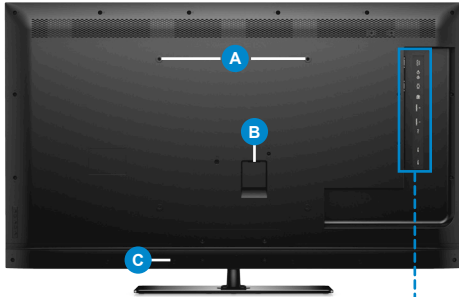

Experience the brilliantly clear Dell 55 Conference Room Monitor — ideal for business meetings in small conference rooms.

1. Back view
2. A VESA mounting holes (400 mm x 400 mm)
   - B AC power connector
   - C Security lock slot

Connectivity

- D RS232 connector
- E Audio line-out
- F Audio line-in
- G VGA
- H DisplayPort
- I HDMI (MHL)
- J USB downstream*** (power charging port)
- K USB downstream
- L USB upstream

What's in the box?
Components   • Monitor   • Monitor base   • Screws: M4 (12 mm) x 4   • Remote control and batteries (AAA x 2)
Cables   • Power cable (varies by country)   • VGA cable   • HDMI cable   • DisplayPort to DisplayPort cable   • USB upstream cable (to enable the USB ports on the monitor)   • Cable clips: 3
Documentation   • Drivers and documentation media (CD)   • Quick Setup Guide   • Safety and regulatory information

Dell 55 Conference Room Monitor | C5517H

Display	
Model number	C5517H
Viewable image size (diagonal)	138.68 cm (54.6 inch)
Active display area	
Horizontal	1209.6 mm (47.6 inch)
Vertical	680.4 mm (26.8 inch)
Maximum resolution	Full HD 1920 x 1080 at 60 Hz
Aspect ratio	16:9
Pixel pitch	0.21 mm (W) x 0.63 mm (H)
Brightness (typical)	350 cd/m²
Color gamut (typical)	85%³
Color depth	16.7 million
Contrast ratio (typical)	3,000:1 (typical)
Viewing angle (typical) (vertical/horizontal)	178°/178°
Response time (typical)	8 ms (gray to gray)
Panel technology, surface	Vertical Alignment, antiglare with hard-coating 3H, 2% Haze
Backlight	LED
Remote control	Brightness and volume adjustment
Built-in speakers	10W x 2
Bezel color	Black
Connectivity	
Connectors	VGA, 2 x HDMI, 1 x DisplayPort, RS232 port, Audio Line Out Port, Audio Line In Port, 1x USB upstream port, 3x USB downstream ports (1 supports battery charging***)
Optional	Wireless connectivity with Dell Wireless Module - WR517
Design features	
Security	Security lock slot (security lock not included)
Duty cycle	12/7
VESA mounting support	400 mm x 400 mm
Remote asset management	RS232
Stand	Removable pedestal
Power	
AC input voltage/frequency/current (typical)	100 to 240 VAC/50 or 60 Hz ± 3 Hz/2.5 A (max)
Power consumption (normal operation)	70W typical – 170W maximum
Power consumption (active-off mode)	<0.3 W
Dimensions (with stand)	
Height	786.0 mm (30.9 inches)
Width	1241.0 mm (48.9 inches)
Depth	245.0 mm (9.4 inches)
Weight	
Weight (panel only – for wall mount or VESA mount considerations – no cables)	20.4 kg (44.7 lb)
Weight with stand assembly and cables	24.6 kg (54.1 lb)
Shipping weight	32.2 kg (70.8 lb)
Environmental compliance	RoHS, BFR/PVC-free (halogen-free) excluding external cables
Standard service plan	
• 3 years Advanced Exchange Service² & Limited Hardware Warranty¹	

* Dell monitors are #1 worldwide for 3 consecutive years! Source: IHS Global Inc. Desktop Monitor Market Tracker (2013 to 2015)

ID# G1600073

¹ For a copy of the Limited Hardware Warranty, write to Dell USA LP, Attn: Warranties, One Dell Way, Round Rock, TX 78682 or see dell.com/warranty.