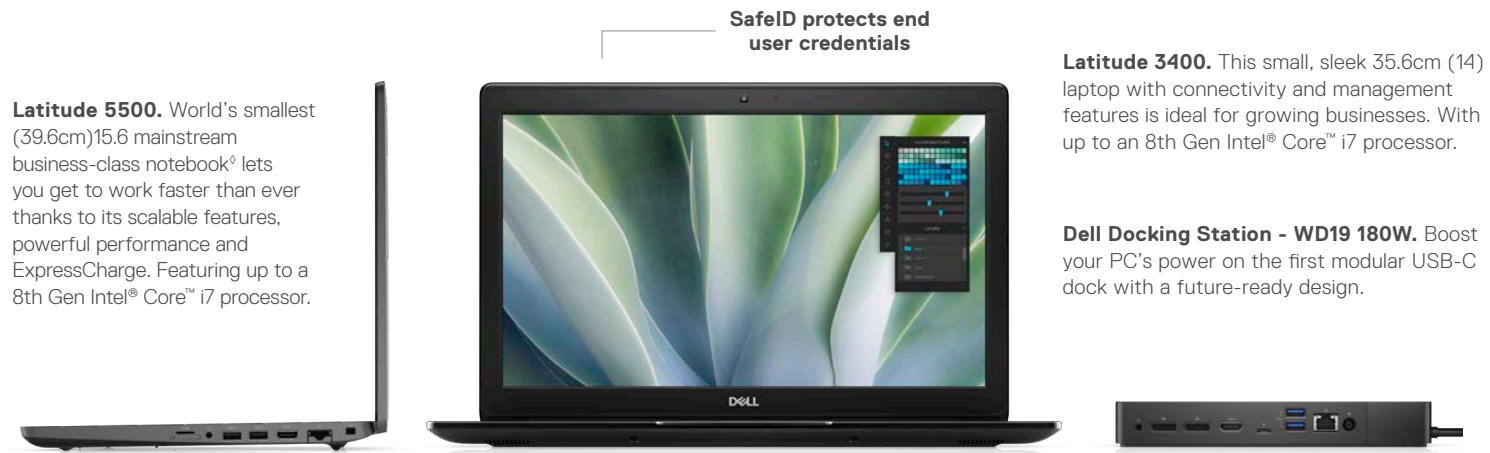

EVERYDAY LAPTOPS

Security and reliability to go.

- Vostro: Thin and light laptops that keep you working anywhere.
- Precision: Affordable, configurable 15" mobile workstations in a thin and light design.
- Latitude: All-day productivity, beautiful design and flexibility.

SafelD protects end user credentials

Latitude 5500. World's smallest (39.6cm) 15.6 mainstream business-class notebook⁹ lets you get to work faster than ever thanks to its scalable features, powerful performance and ExpressCharge. Featuring up to a 8th Gen Intel® Core™ i7 processor.

Latitude 3400. This small, sleek 35.6cm (14) laptop with connectivity and management features is ideal for growing businesses. With up to an 8th Gen Intel® Core™ i7 processor.

Dell Docking Station - WD19 180W. Boost your PC's power on the first modular USB-C dock with a future-ready design.

A WORKSTATION THAT WORKS HARDER

Dell Precision 3540. Introducing our smaller, lighter and more accessible Precision workstation. Built to empower productivity in CAD and other demanding applications. Featuring up to an 8th Gen Intel® Core™ i7 processor.

23% smaller than its predecessor†