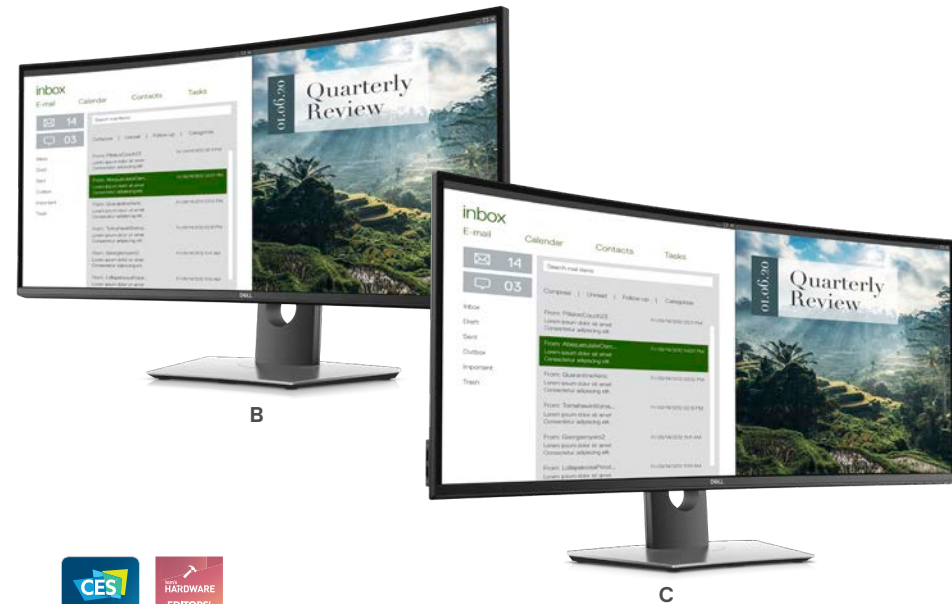

A. Dell UltraSharp 49 Curved Monitor - U4919DW. A revolutionary 124.5cm (49) dual QHD curved monitor with ultra-wide views, multitasking features and seamless connectivity for an immersive work experience.