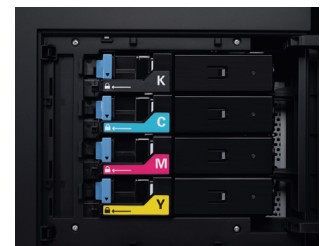

## Order supplies online or through selected reseller partners

Dell 2150cn/cdn color laser networked printers with optional 250-sheet drawer

Dell 2150cn/cdn control panel

Dell 2150cn/cdn rear view

Dell 2150cn/cdn easy toner cartridge access (side view)