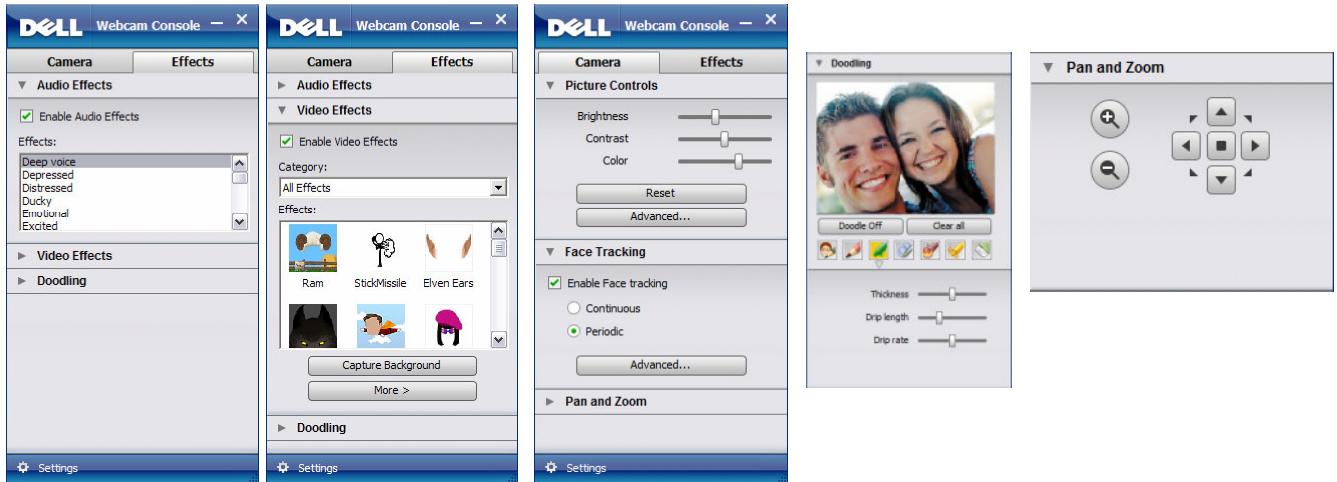

The following applications are available in Dell Webcam Manager :

Dell Webcam Center

Dell Webcam Center makes it easy to use your webcam to capture photos and videos. With Webcam Center, user can perform photo and video capturing, or perform advanced tasks like remote monitoring, motion detection and time lapse video capturing. Exporting pictures or videos to other programs or emailing to your friends is easy and a joy to use.

Dell Webcam Console

Dell Webcam Console allows the user to control the video and apply audio and video effects. With the Webcam Console, user can also get quick access to all the key features such as Face tracking, Picture Control, Pan and Zoom, Doodling as well as video and audio effects.