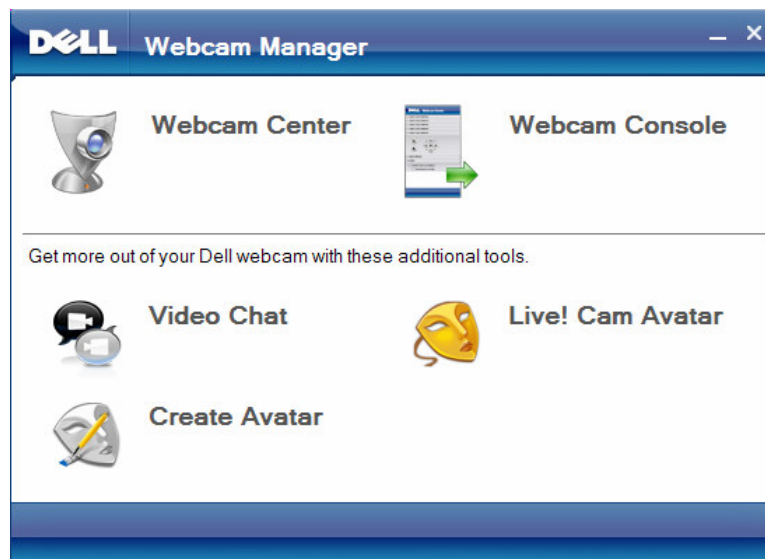

- 2000:1 typical

• **High Resolution provides excellent entertainment and multimedia experience.**

- 1680 x 1050 resolution at 60 Hz (widescreen format)

Dell Webcam Manager

Dell Webcam Manager allows a fast and easy way to locate and launch a variety of webcam applications that will help the user accomplish all the necessary webcam related tasks.