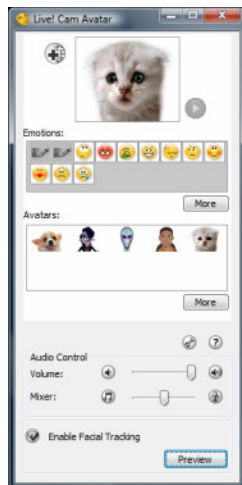

Live!@Cam Avatar and Live!@Cam Avatar Creator

With the Live!@Cam Avatar, user is able to disguise as a movie star, furry friend or any customized animated character during video chatting. With the intelligent face tracking feature, the avatar can follow the user's head movements and lip-sync anything that is being said instantly. And with the Live!@Cam Avatar Creator, users have the flexibility to create unique and personalized avatars from any JPG image, or choose one of the many pre-made cartoons, people or animals.