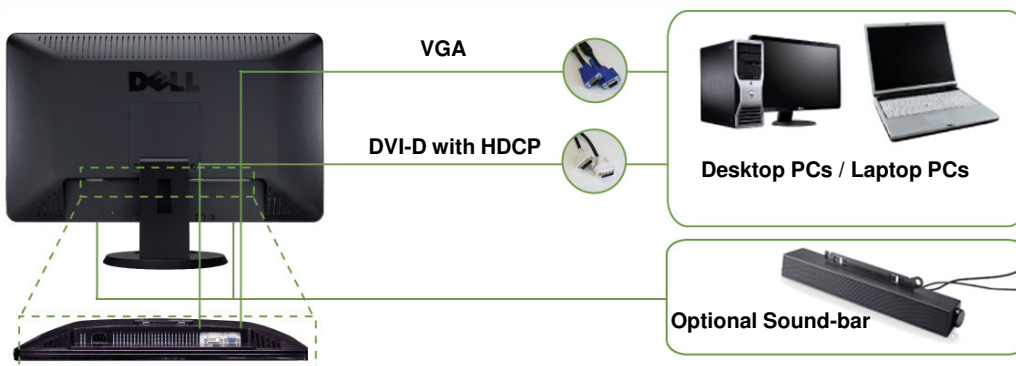

Connectivity comprises VGA for connecting to the vast majority of computers, as well as DVI-D with HDCP to enable fully-digital display of movies and copy-protected high-definition media content. Add the optional Dell AX510PA multimedia sound-bar for enhanced audio performance that will complete your multimedia experience.

User-friendly wall mounting (wall mounting equipment sold separately) and cable management help reduce desktop clutter, and maximum viewing comfort can be easily realized with 4° forward and 21° backward tilt-adjustability of the display head.

EXCELLENT AUDIO/VIDEO, MULTIMEDIA AND GRAPHICS EXPERIENCE

- View DVD movies as well as copy-protected high-definition content from your PC via the DVI-D with HDCP, while enjoying full compatibility with Microsoft Windows Vista® Home Premium.
- You can also connect to mainstream computers using the VGA connector.
- Experience superb audio by adding the optional Dell AX510PA multimedia sound-bar.

DESIGNED FOR COMFORT AND CONVENIENCE

- Slim, stylish black bezel design fits most home environments and desktop/laptop computers.
- Easy display detachment from stand enables panel to be wall-mounted. (VESA standard 100mm, wall mount sold separately).
- Cable management feature helps to reduce desk clutter.